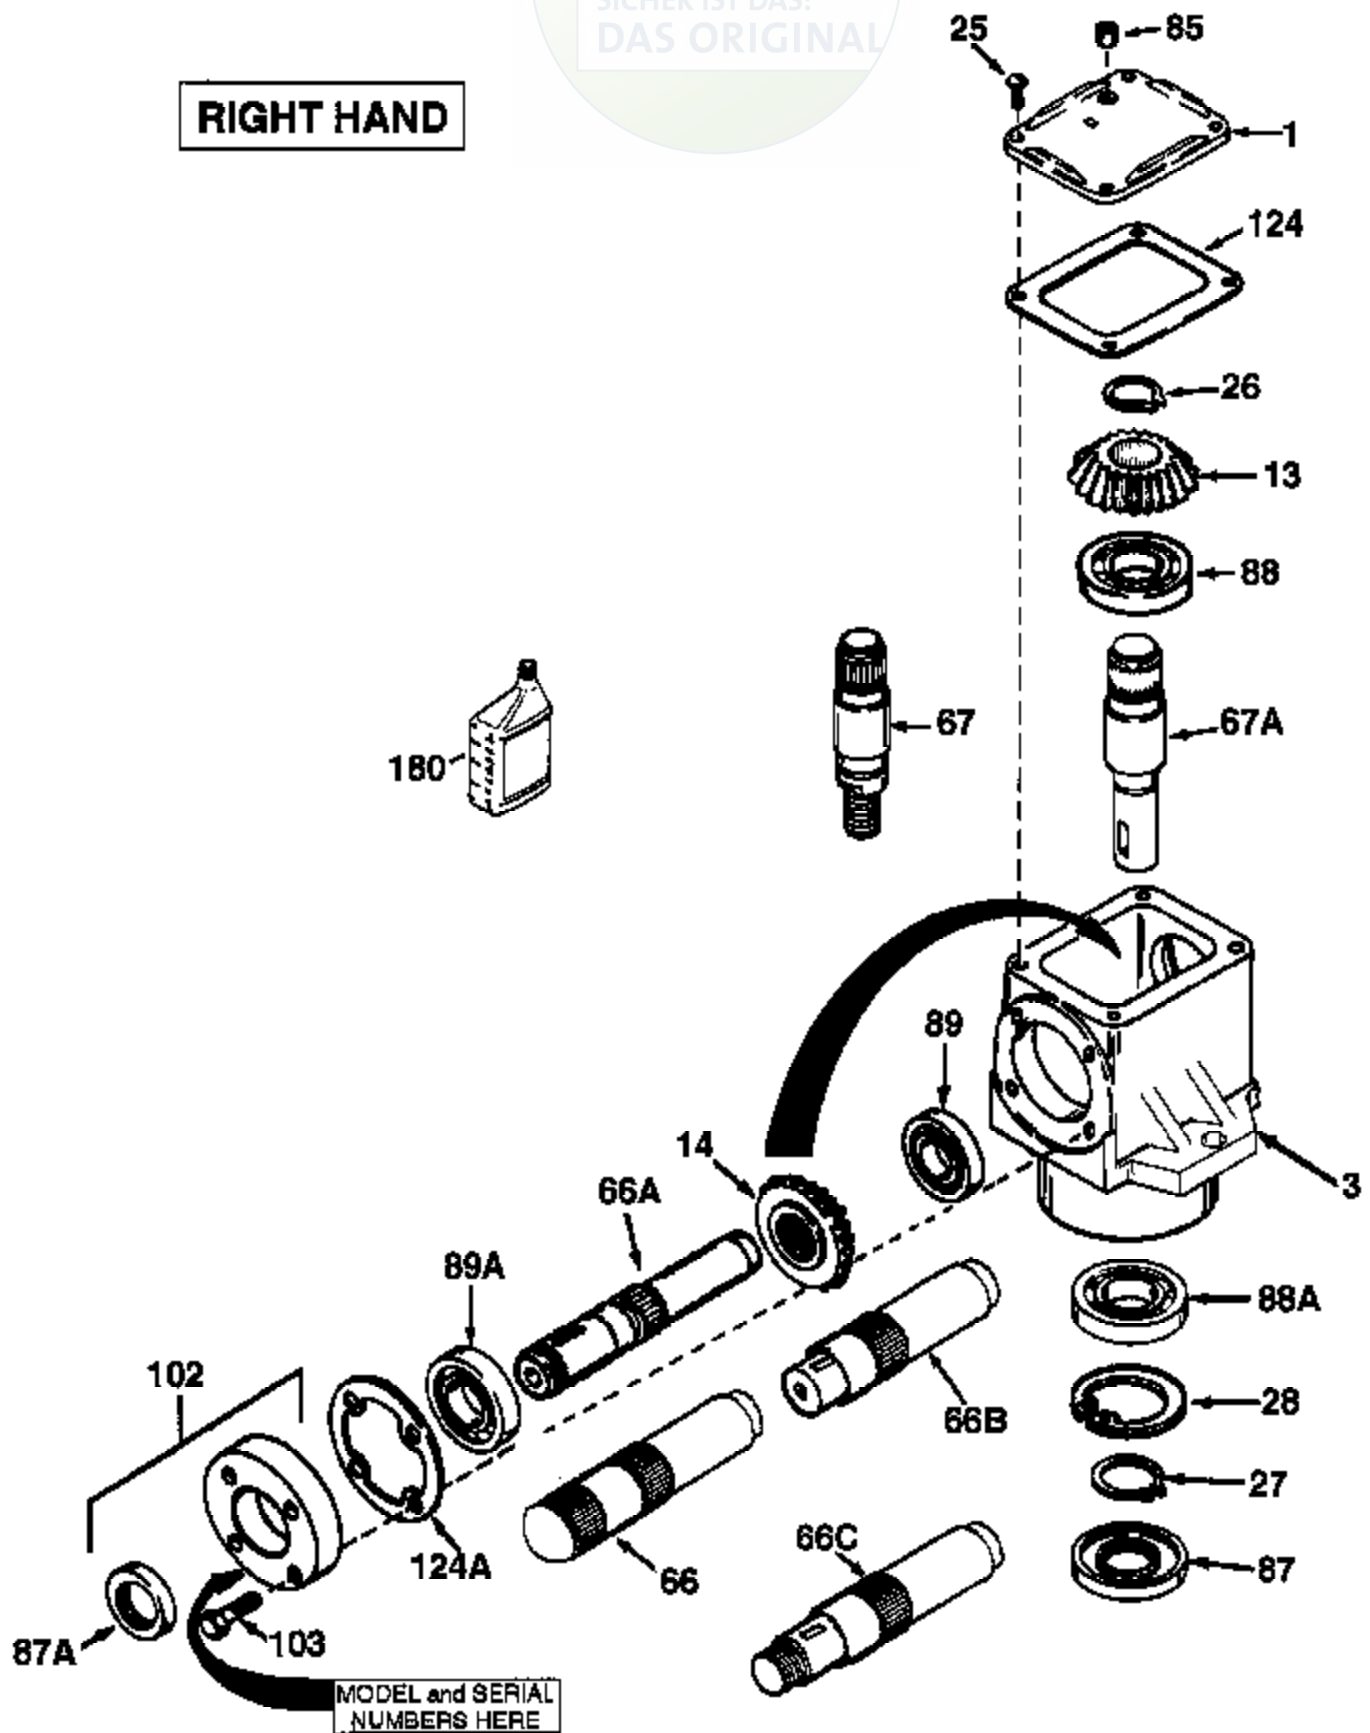

JOIST

SICHER IST DAS:
DAS ORIGINAL

RIGHT HAND

Ref #	Part Number	Qty	Description
	794342B		Right Hand Head Assembly (Incl. 1 thr u 124A)
1	772067		Cover
3	770112		Right Angle Drive Housing
13	778101A		Miter Gear (17 teeth) (7/8" ID)
14	778210A		Miter Gear (17 teeth) (1" ID)
25	792025		Screw, 10-24 x 1/2"
26	788018		Retainer Ring
66A	776228		Input Shaft (5-7/32" long)
67A	776331		Output Shaft (4.6" long)
85	792039		Pipe Plug, 1/8-27 (countersunk headle ss)
87A	788031		Oil Seal
87	788082		Oil Seal
88A	780177	1000-1000-052	Ball Bearing
88	780034	Peerless	Ball Bearing
89	780024		Ball Bearing
102	786029		Retainer Cap & Seal (Incl. 87A & 103)
103	792026		Screw, 1/4-20 x 7/8"
124	788028		Cover Gasket
124A	788030B		Cap Gasket
180	730229A		Gear Oil 80W90

1000-1000-052 Page 2 of 2
Peerless Ball Bearing